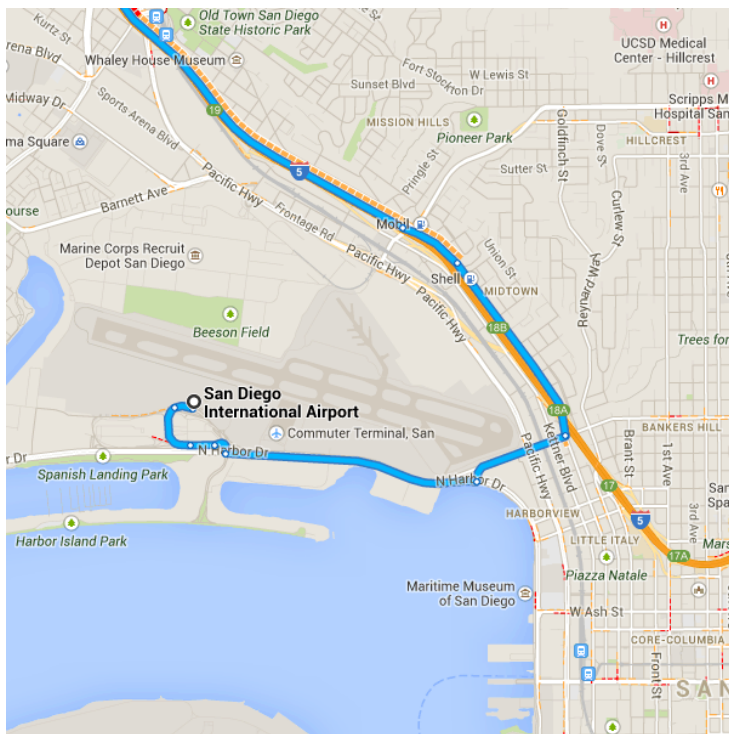

Directions from San Diego International Airport to Gilman Dr & Villa La Jolla Drive 14.0 mi, 19 min  
Dr

### San Diego International Airport

3225 N Harbor Dr, San Diego, CA 92101

Get on I-5 N from Airport Terminal Rd, N Harbor Dr, W Laurel St and India St

3.1 mi / 7 min

- ↑ 1. Head west on Airport Terminal Rd 410 ft
- ↙ 2. Slight left to stay on Airport Terminal Rd 0.2 mi
- ↙ 3. Slight left to stay on Airport Terminal Rd 0.1 mi
- 4. Keep right to continue toward N Harbor Dr 433 ft
- ↙ 5. Take the 1st left onto N Harbor Dr 1.1 mi
- ↙ 6. Turn left onto W Laurel St 0.4 mi
- ↙ 7. Turn left onto India St 0.9 mi

- 8. Take the ramp on the left onto I-5 N  
0.3 mi

Follow I-5 N to La Jolla Village Dr. Take the La Jolla Village Dr exit from I-5 N

10.2 mi / 10 min

- 9. Merge onto I-5 N  
9.9 mi

- 10. Take the La Jolla Village Dr exit  
0.3 mi

Drive to Villa La Jolla Dr

0.7 mi / 2 min

- 11. Turn left onto La Jolla Village Dr  
0.3 mi

- 12. Turn right onto Villa La Jolla Dr  
0.4 mi