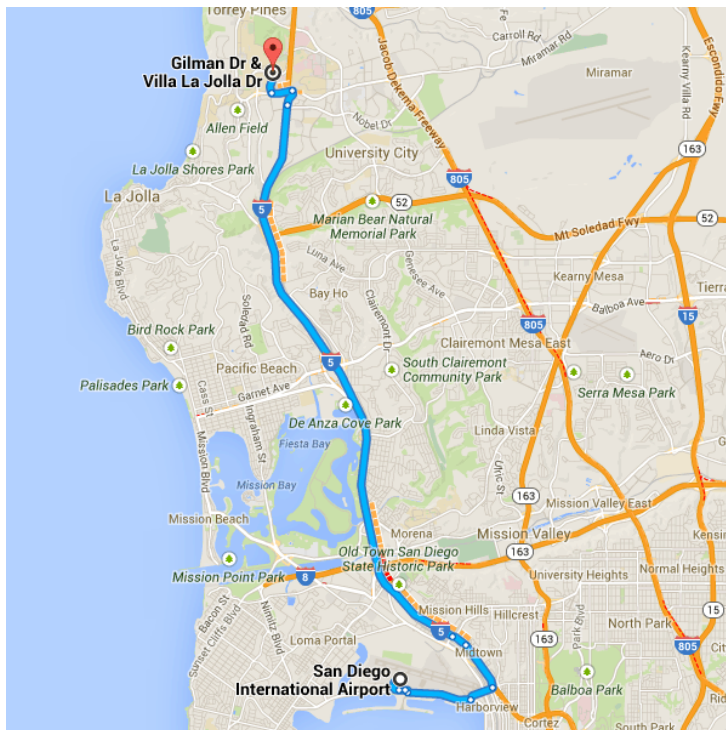

Directions from San Diego International Airport to Gilman Dr & Villa La Jolla Drive 14.0 mi, 19 min  
Dr

### San Diego International Airport

3225 N Harbor Dr, San Diego, CA 92101

Get on I-5 N from Airport Terminal Rd, N Harbor Dr, W Laurel St and India St

3.1 mi / 7 min

- ↑ 1. Head west on Airport Terminal Rd 410 ft
- ↙ 2. Slight left to stay on Airport Terminal Rd 0.2 mi
- ↙ 3. Slight left to stay on Airport Terminal Rd 0.1 mi
- 4. Keep right to continue toward N Harbor Dr 433 ft
- ↙ 5. Take the 1st left onto N Harbor Dr 1.1 mi
- ↙ 6. Turn left onto W Laurel St 0.4 mi
- ↙ 7. Turn left onto India St 0.9 mi

- 8. Take the ramp on the left onto I-5 N  
0.3 mi

Follow I-5 N to La Jolla Village Dr. Take the La Jolla Village Dr exit from I-5 N

10.2 mi / 10 min

- 9. Merge onto I-5 N  
9.9 mi

- 10. Take the La Jolla Village Dr exit  
0.3 mi

Drive to Villa La Jolla Dr

0.7 mi / 2 min

- 11. Turn left onto La Jolla Village Dr  
0.3 mi

- 12. Turn right onto Villa La Jolla Dr  
0.4 mi