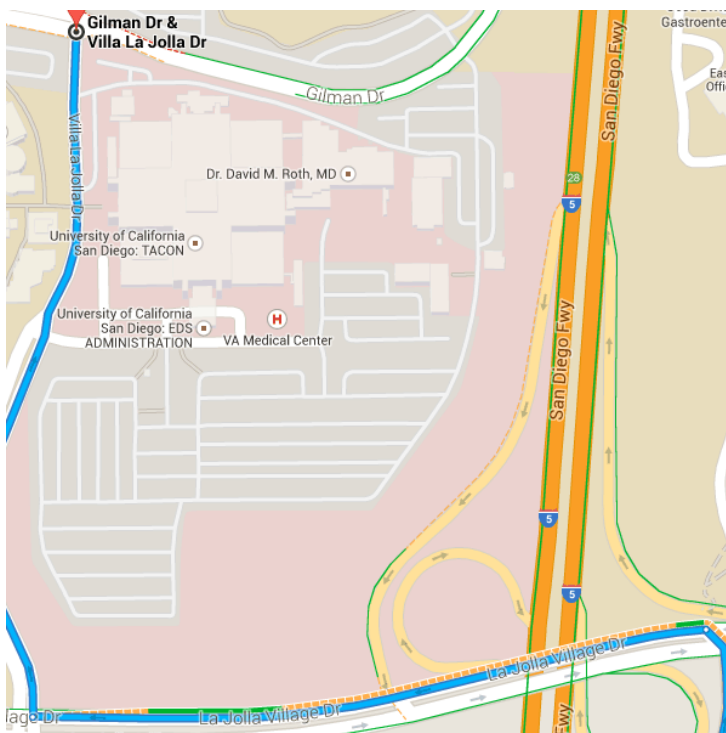

Directions from San Diego International Airport to Gilman Dr & Villa La Jolla Drive 14.0 mi, 19 min  
Dr

### San Diego International Airport

3225 N Harbor Dr, San Diego, CA 92101

Get on I-5 N from Airport Terminal Rd, N Harbor Dr, W Laurel St and India St

3.1 mi / 7 min

- ↑ 1. Head west on Airport Terminal Rd 410 ft
- ↙ 2. Slight left to stay on Airport Terminal Rd 0.2 mi
- ↙ 3. Slight left to stay on Airport Terminal Rd 0.1 mi
- 4. Keep right to continue toward N Harbor Dr 433 ft
- ↙ 5. Take the 1st left onto N Harbor Dr 1.1 mi
- ↙ 6. Turn left onto W Laurel St 0.4 mi
- ↙ 7. Turn left onto India St 0.9 mi

- 8. Take the ramp on the left onto I-5 N  
0.3 mi

Follow I-5 N to La Jolla Village Dr. Take the La Jolla Village Dr exit from I-5 N

10.2 mi / 10 min

- 9. Merge onto I-5 N  
9.9 mi

- 10. Take the La Jolla Village Dr exit  
0.3 mi

Drive to Villa La Jolla Dr

0.7 mi / 2 min

- 11. Turn left onto La Jolla Village Dr  
0.3 mi

- 12. Turn right onto Villa La Jolla Dr  
0.4 mi