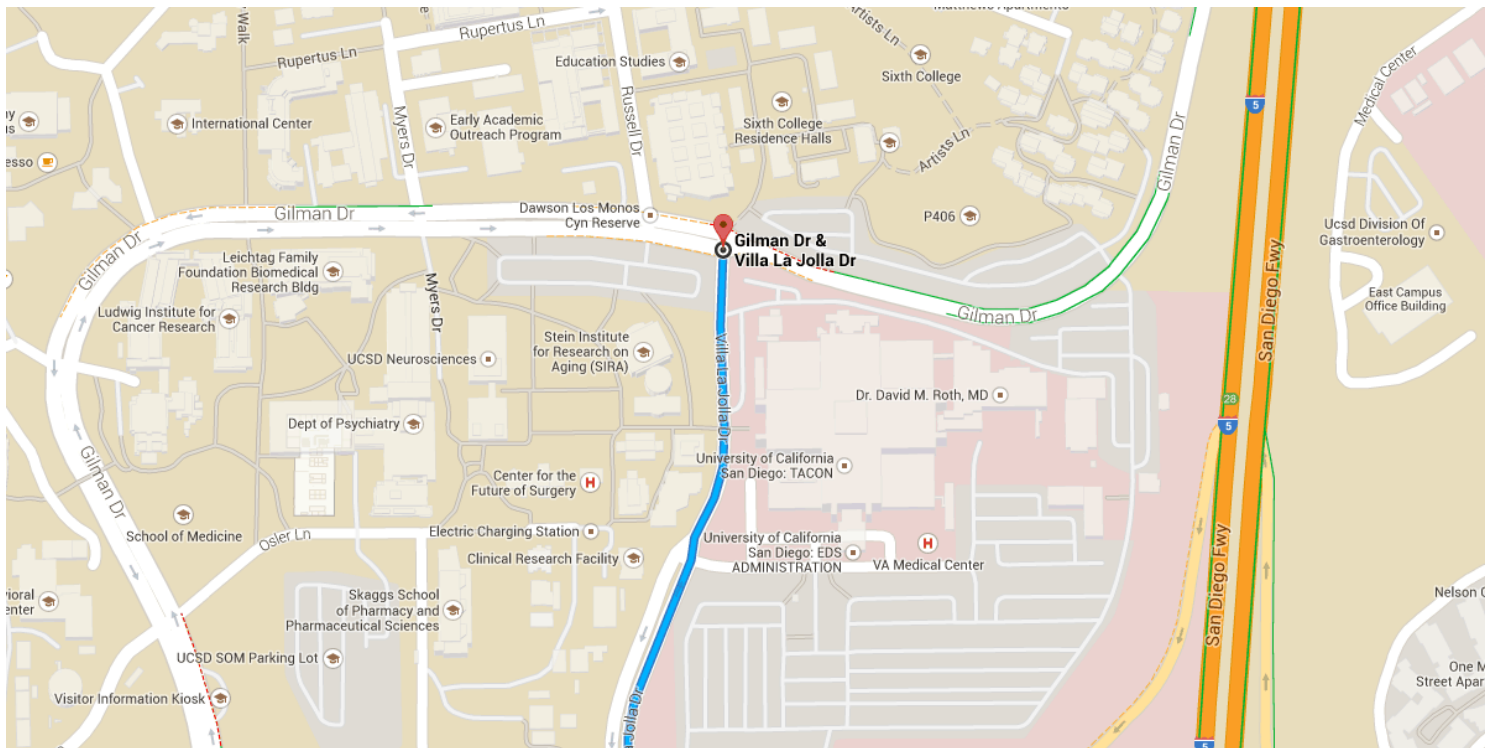

Directions from San Diego International Airport to Gilman Dr & Villa La Jolla Drive 14.0 mi, 19 min  
Dr

### San Diego International Airport

3225 N Harbor Dr, San Diego, CA 92101

Get on I-5 N from Airport Terminal Rd, N Harbor Dr, W Laurel St and India St

3.1 mi / 7 min

- ↑ 1. Head west on Airport Terminal Rd 410 ft
- ↙ 2. Slight left to stay on Airport Terminal Rd 0.2 mi
- ↙ 3. Slight left to stay on Airport Terminal Rd 0.1 mi
- 4. Keep right to continue toward N Harbor Dr 433 ft
- ↙ 5. Take the 1st left onto N Harbor Dr 1.1 mi
- ↙ 6. Turn left onto W Laurel St 0.4 mi
- ↙ 7. Turn left onto India St 0.9 mi

- 8. Take the ramp on the left onto I-5 N  
0.3 mi

Follow I-5 N to La Jolla Village Dr. Take the La Jolla Village Dr exit from I-5 N

10.2 mi / 10 min

- 9. Merge onto I-5 N  
9.9 mi

- 10. Take the La Jolla Village Dr exit  
0.3 mi

Drive to Villa La Jolla Dr

0.7 mi / 2 min

- 11. Turn left onto La Jolla Village Dr  
0.3 mi

- 12. Turn right onto Villa La Jolla Dr  
0.4 mi